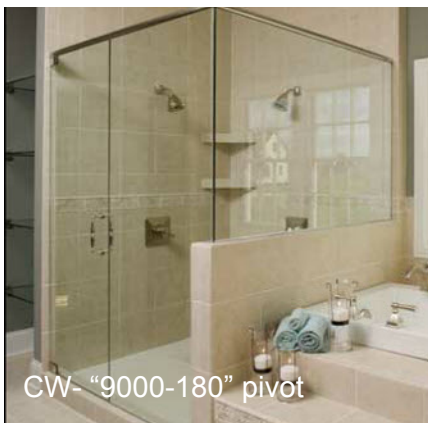

Shower Doors / Enclosures

Many More styles, color choices and grades available, due to market fluctuations please call for current pricing

CW-"2000" - frameless

CW-"5400H" semi-frameless

CW-"1100" framed

CW-"1050" frameless

CW-"8000-180-90" pivot

CW-"8000-180" pivot

CW-"6000H-180"

CW - "5000-180"

CW - "5000H" semi frameless

CW - "9000-180" pivot

CW - "750" bi-pass

CW - "9000-45-45"
Other configurations available