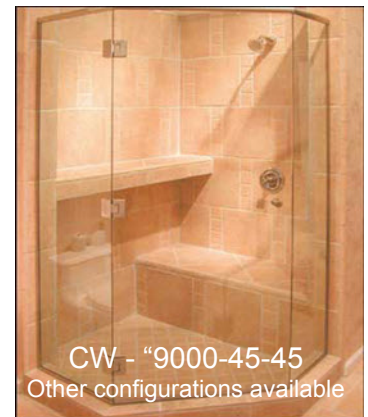

Shower Doors / Enclosures

Many More styles, color choices and grades available, due to market fluctuations please call for current pricing

CW-"2000" - frameless

CW-"5400H" semi-frameless

CW-"1100" framed

CW-"1050" frameless

CW-"8000-180-90" pivot

CW-"8000-180" pivot

CW-"6000H-180"

CW - "5000-180"

CW - "5000H" semi frameless

CW - "9000-180" pivot

CW - "750" bi-pass

CW - "9000-45-45"
Other configurations available