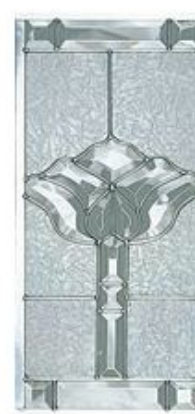

4100

CAMING SELECTION:

FLOWER:
Patina or Polished Nickel

HUMMINGBIRD:
Patina only

6 BEVEL:
Brass or Patina

PRAIRIE:
Patina or Polished Nickel

Hummingbird

Six Bevel

Prairie

Flower

Select any one of our hand crafted designs for the 2047 and 4100 door.
An all panel 2047 or 4100 door is also available.