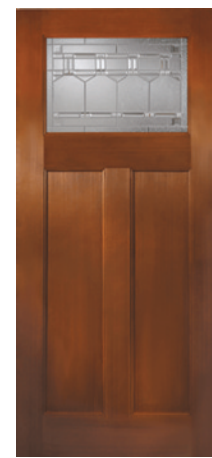

FIR GRAIN SERIES

Doors pictured with
Optional add-ons
Dentil Shelves

Spring

Solstice

Metropolis

Kensington

Clear IG

Artesano Breeze

Artesano

6-lite Bevel

3-lite