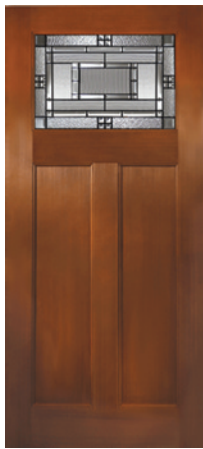

FIR GRAIN SERIES

Doors pictured with
Optional add-ons
Dentil Shelves

Spring

Solstice

Metropolis

Kensington

Clear IG

Artesano Breeze

Artesano

6-lite Bevel

3-lite