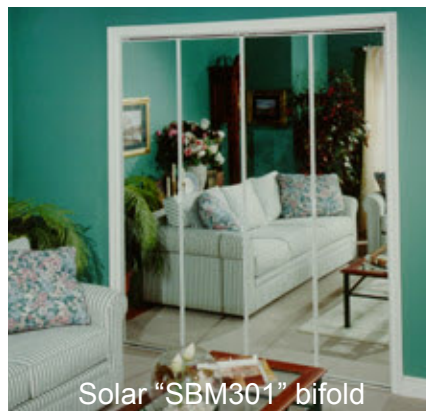

CW-"Brittany" bifold

CW-"Burlwood" wood

CW-"silhouette"  
Customizable panes

CW-"Aurora" framed

Solar "SBM301" bifold

Solar "ASM801" Mirror Door

Solar "SFM201" frameless

Solar "SV101" vinyl board

Solar "AWM601" wide stiles